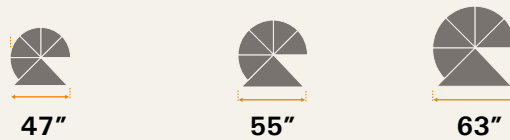

One box. One stair

Detailed installation manual and video.

misterstep

New generation of modular staircases

Standard set of 13 risers (Model Mini 12 riser)

Platform for round and square opening, all in one

Same Kit can be installed CW and CCW

Stair diameters available

Wide range of complementary accessories for stair up-grade and personalization, such as:

All in one box

All adjustable and pre-finished

Distributed by:

NORTH ATLANTIC CORP.
1255 Grand Army Highway
Somerset, MA 02726
Email: info@cooperstairworks.com
Technical Support: 508.235.4397
Fax: 508.235.4436

www.stairlab.com - www.misterstep.com

By
Stairs|lab