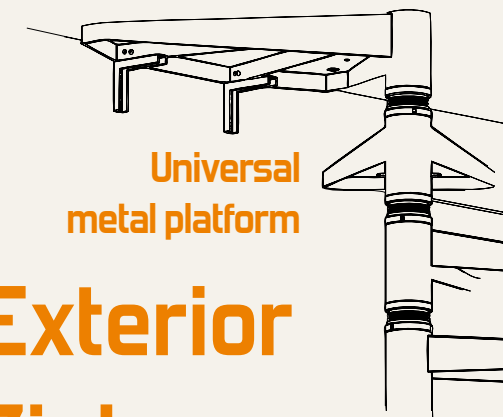

Gamia Metal

A perfect solution for a well finished designed spiral stair at economical cost. Powder coated metal steps with adjustable rise. Universal landing platform to fit any well opening shape. Both for residential and commercial application.

Universal metal platform

Exterior Zink

A cost effective, durable and reliable outdoor spiral stair. Hot-dip galvanized metal parts, stainless steel hardware and flexible, easy grip plastic handrail. Can be painted over the standard zinc finish.