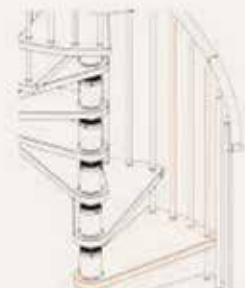

One box. One stair

Detailed installation manual and video.

misterstep

New generation of modular staircases

Standard set of 13 risers (Model Mini 12 riser)

Platform for round and square opening, all in one

Same Kit can be installed CW and CCW

Stair diameters available

Wide range of complementary accessories for stair up-grade and personalization, such as:

Balustrade

Extra step

Post extension

Stiffener

All in one box

All adjustable and pre-finished

Key Features

1 Precise rise adjustment

2 Round wood handrail comes in sections to adjust for pitch

3 Exterior steps with anti-step features

4 Safe platform available for model Mini

5 Optional safety riser to meet code (4" max gap)

Mini

Extremely compact solution, with alternating treads of 24 cm (9 1/2") depth, to combine safety with the space saving. Solid (laminated) beech steps and handrail, with a number of available accessories, such as the quarter turning platform. With Mini you can put a permanent stair, where only an attic stair could be installed.