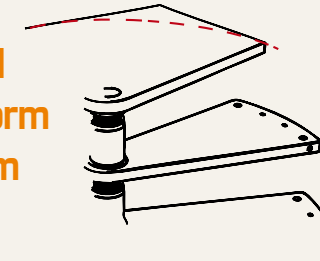

Metal finishes

Black

Silver gray*

* Only for Gamia Metal

Gamia Wood

The ideal spiral stair kit, with quality materials, easy assembly and adjustable rise. Wood treads and solid helical handrail, knock down in adjustable sections. Gamia Wood is available in three different diameters and can be adapted to various opening shapes.

Wood platform to trim

Gamia Metal

A perfect solution for a well finished designed spiral stair at economical cost. Powder coated metal steps with adjustable rise. Universal landing platform to fit any well opening shape. Both for residential and commercial application.