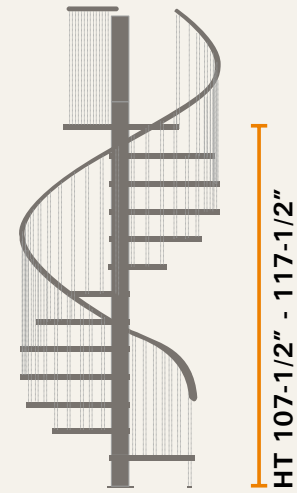

One box. One stair

Detailed installation manual and video.

misterstep

New generation of modular staircases

Standard set of 13 risers (Model Mini 12 riser)

Platform for round and square opening, all in one

Same Kit can be installed CW and CCW