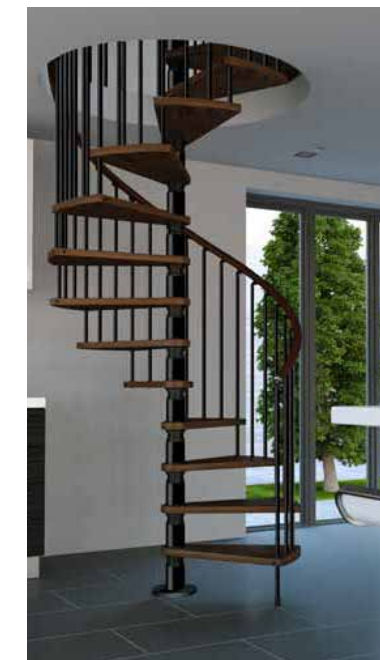

Key Features

1 Precise rise adjustment

2 Round wood handrail comes in sections to adjust for pitch

3 Exterior steps with anti-step features

4 Safe platform available for model Mini

5 Optional safety riser to meet code (4" max gap)

Mini

Extremely compact solution, with alternating treads of 24 cm (9 1/2") depth, to combine safety with the space saving. Solid (laminated) beech steps and handrail, with a number of available accessories, such as the quarter turning platform. With Mini you can put a permanent stair, where only an attic stair could be installed.

Wood finishes

Natural

Walnut

Metal finishes

Silver gray

Wood finishes

Natural

Walnut

Metal finishes

Black

Silver gray*

* Only for Gamia Metal

Gamia Wood

The ideal spiral stair kit, with quality materials, easy assembly and adjustable rise. Wood treads and solid helical handrail, knock down in adjustable sections. Gamia Wood is available in three different diameters and can be adapted to various opening shapes.

Wood platform to trim

Gamia Metal

A perfect solution for a well finished designed spiral stair at economical cost. Powder coated metal steps with adjustable rise. Universal landing platform to fit any well opening shape. Both for residential and commercial application.

Universal metal platform

Exterior Zink

A cost effective, durable and reliable outdoor spiral stair. Hot-dip galvanized metal parts, stainless steel hardware and flexible, easy grip plastic handrail. Can be painted over the standard zinc finish.

Metal finishes

Galvanized steel