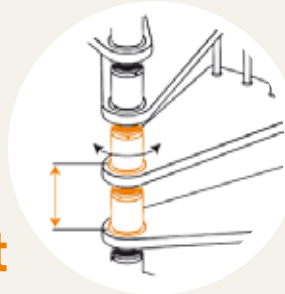

Key Features

1 Precise rise adjustment

2 Round wood handrail comes in sections to adjust for pitch

3 Exterior steps with anti-step features

4 Safe platform available for model Mini

5 Optional safety riser to meet code (4" max gap)