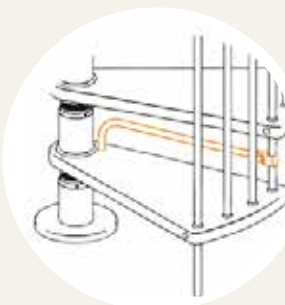

Key Features

1 Precise rise adjustment

2 Round wood handrail comes in sections to adjust for pitch

3 Exterior steps with anti-step features

4 Safe platform available for model Mini

5 Optional safety riser to meet code (4" max gap)

Mini

Extremely compact solution, with alternating treads of 24 cm (9 1/2") depth, to combine safety with the space saving. Solid (laminated) beech steps and handrail, with a number of available accessories, such as the quarter turning platform. With Mini you can put a permanent stair, where only an attic stair could be installed.