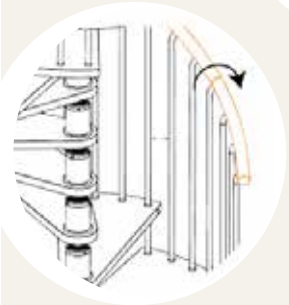

Key Features

1 Precise rise adjustment

2 Round wood handrail comes in sections to adjust for pitch

3 Exterior steps with anti-step features

4 Safe platform available for model Mini

5 Optional safety riser to meet code (4" max gap)

Mini

Extremely compact solution, with alternating treads of 24 cm (9 1/2") depth, to combine safety with the space saving. Solid (laminated) beech steps and handrail, with a number of available accessories, such as the quarter turning platform. With Mini you can put a permanent stair, where only an attic stair could be installed.