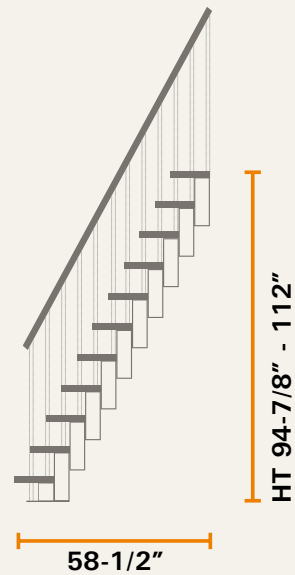

One box. One stair

Detailed installation manual and video.

misterstep

New generation of modular staircases

Standard set of 13 risers (Model Mini 12 riser)

Platform for round and square opening, all in one

Same Kit can be installed CW and CCW